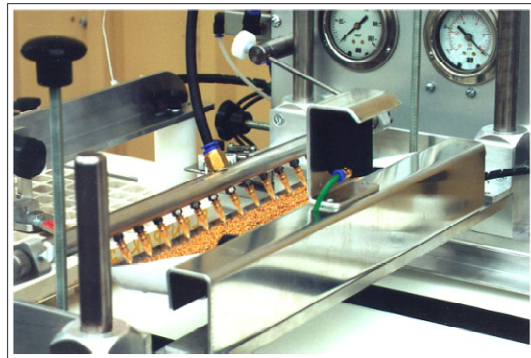

# H35 HAND SEEDER

From *K W Automation*

**"State-of-the-art technology allows accurate sowing."**

- ▶ Sow seeds of all shapes and sizes (From as small as Petunia to as large as Watermelon).
- ▶ Seeds up to one row/sec. (with any plug tray.)
- ▶ Eight sets of needle sizes are included with each machine.
- ▶ Quickly And Easily Change Seed Types And Trays.
- ▶ A vacuum collects seed in a removable glass jar for quick and easy change-over of seed varieties.
- ▶ Air Compressor optional.

State-of-the-art technology allows growers to accurately sow seeds of all shapes and sizes.

A vacuum is drawn through an array of interchangeable syringe needles to pick up the seeds.

The H35 now available in the Standard, Midi and Widebody model. The Midi and Widebody seeding the tray width ways and the Standard, length ways.

All standard trays can be used and changing from one tray to another is a simple procedure.

Double, triple and quadruple needles can be used to sow multiple seeds per cell (optional).