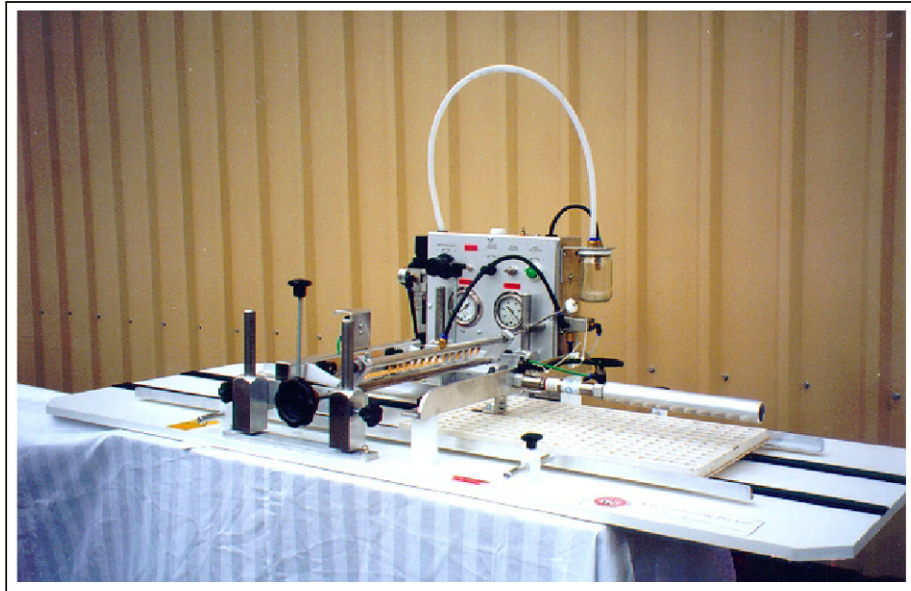

# H35 HAND SEEDER

From *K W Automation*

**"State-of-the-art technology allows accurate sowing."**

- ▶ Sow seeds of all shapes and sizes (From as small as Petunia to as large as Watermelon).
- ▶ Seeds up to one row/sec. (with any plug tray.)
- ▶ Eight sets of needle sizes are included with each machine.
- ▶ Quickly And Easily Change Seed Types And Trays.
- ▶ A vacuum collects seed in a removable glass jar for quick and easy change-over of seed varieties.
- ▶ Air Compressor optional.

State-of-the-art technology allows growers to accurately sow seeds of all shapes and sizes.

A vacuum is drawn through an array of interchangeable syringe needles to pick up the seeds.

The H35 now available in the Standard, Midi and Widebody model. The Midi and Widebody seeding the tray width ways and the Standard, length ways.

All standard trays can be used and changing from one tray to another is a simple procedure.

Double, triple and quadruple needles can be used to sow multiple seeds per cell (optional).