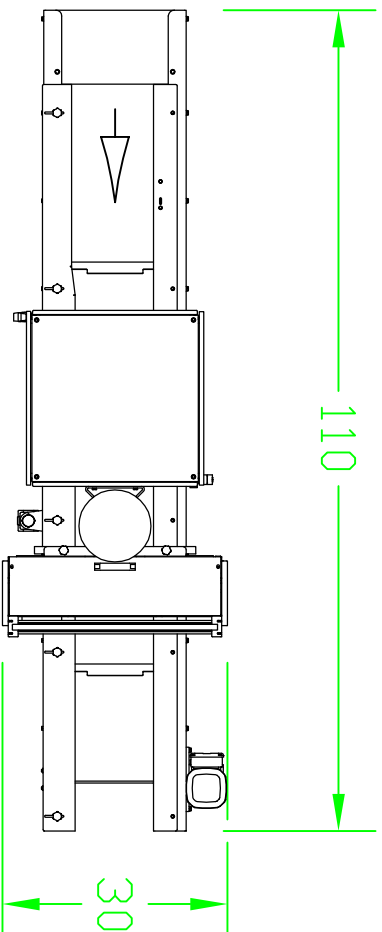

# PLUG POPPER

24

OVERHEAD VIEW

LEFT ELEVATION VIEW

86

RIGHT ELEVATION VIEW

35.0