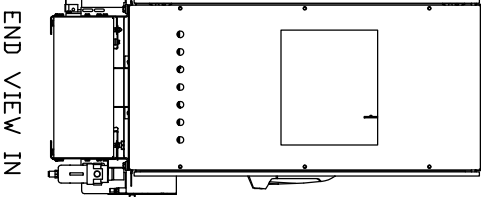

# PLUG POPPER

24

OVERHEAD VIEW

LEFT ELEVATION VIEW

86

RIGHT ELEVATION VIEW

35.0