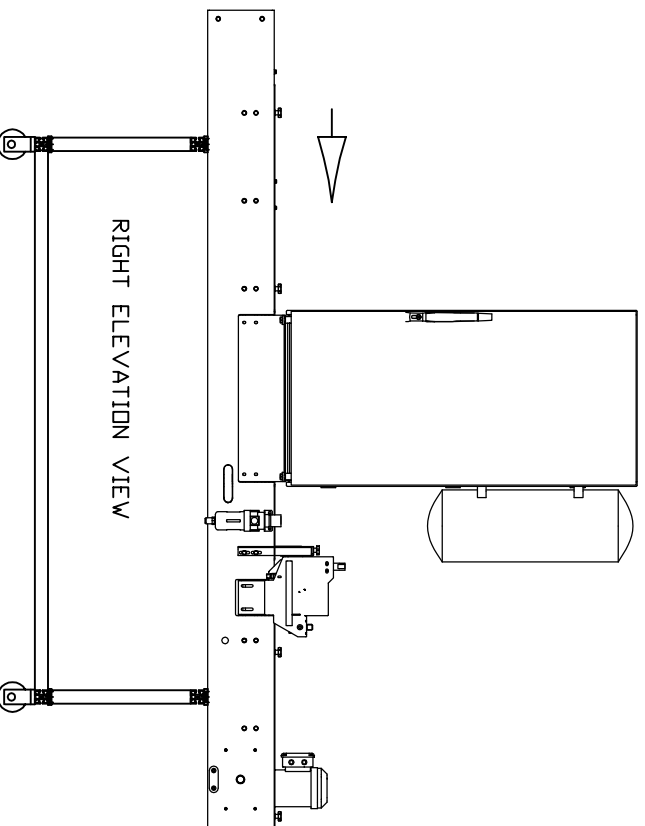

# PLUG POPPER

24

OVERHEAD VIEW

LEFT ELEVATION VIEW

86

RIGHT ELEVATION VIEW

35.0