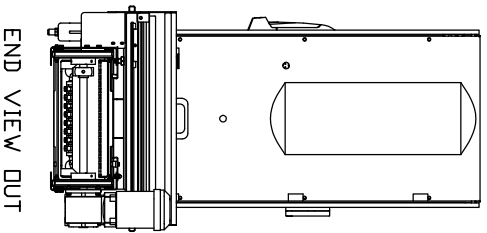

# PLUG POPPER

24

OVERHEAD VIEW

LEFT ELEVATION VIEW

86

RIGHT ELEVATION VIEW

35.0