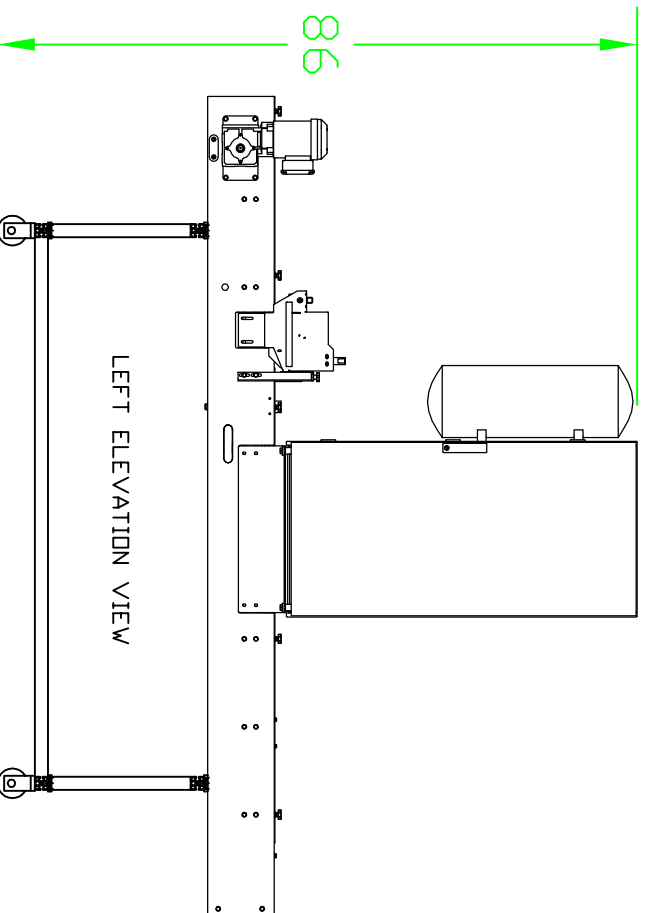

# PLUG POPPER

24

OVERHEAD VIEW

LEFT ELEVATION VIEW

86

RIGHT ELEVATION VIEW

35.0