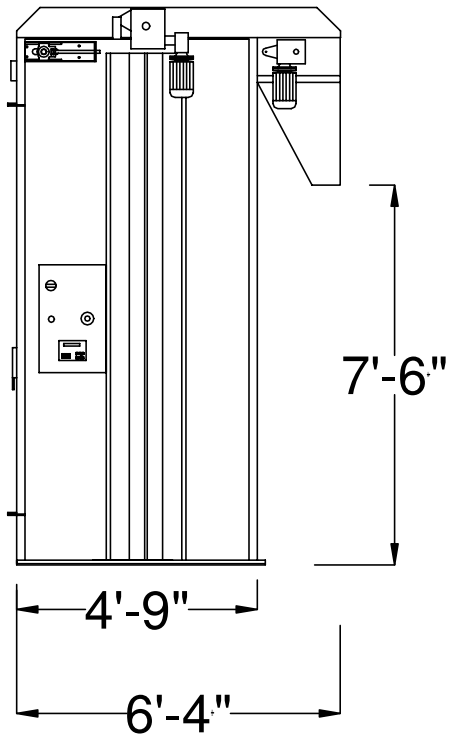

VBT - VERTICAL BALE SHAVER

Inside Top View