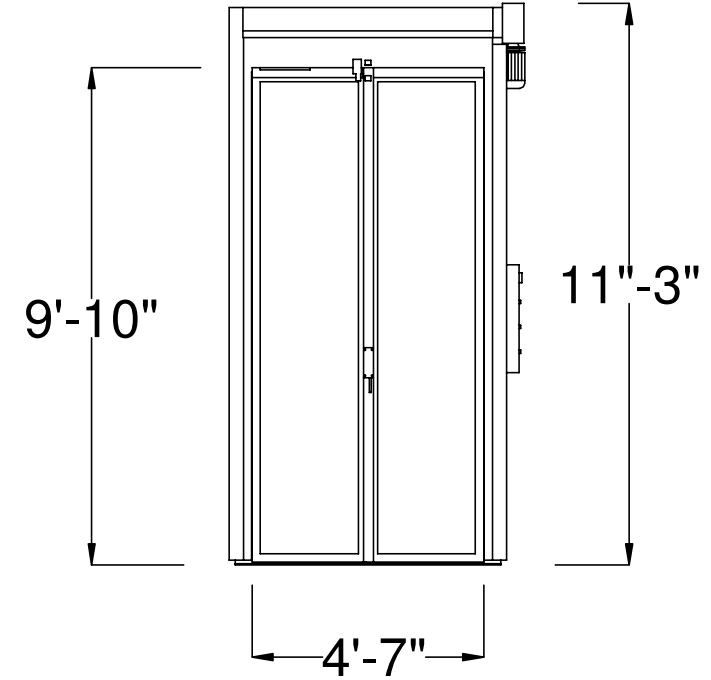

VBT - VERTICAL BALE SHAVER

Inside Top View