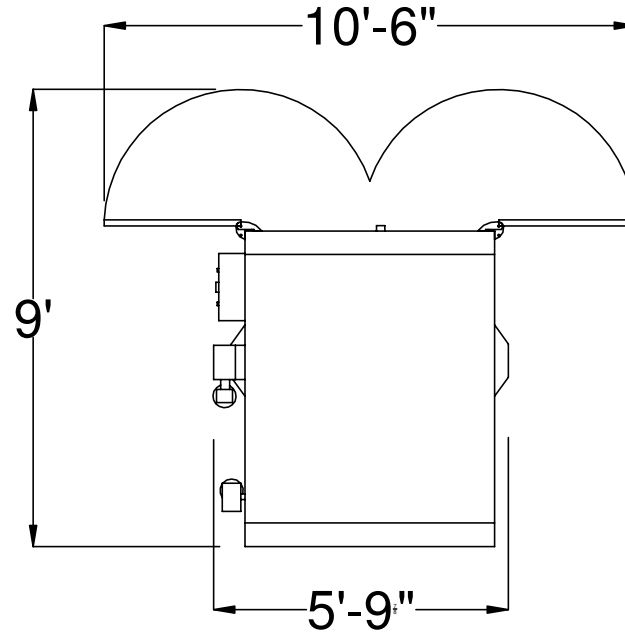

VBT - VERTICAL BALE SHAVER

Inside Top View